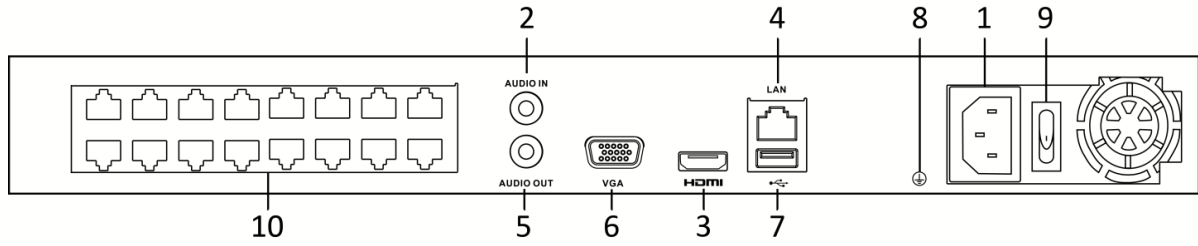

Dimensions

Index	Description	Index	Description
1	Power Supply	6	VGA Interface
2	Audio In	7	USB Interface
3	HDMI Interface	8	Ground
4	LAN Network Interface	9	Power Switch
5	Audio Out	10	Network Interfaces with PoE function (16 interfaces for HWN-4216MH-16P)

Specifications

Model	HWN-4216MH-16P	
Video/Audio input	IP video input	16-ch Up to 8 MP resolution
	Two-way audio	1-ch, RCA (2.0 Vp-p, 1 k Ω)
Network	Incoming bandwidth	160 Mbps
	Outgoing bandwidth	80 Mbps
Video/Audio output	Recording resolution	8 MP/6 MP/5 MP/4 MP/3 MP/1080p/UXGA /720p/VGA/4CIF/DCIF/2CIF/CIF/QCIF
	HDMI output resolution	1-ch, 4K (3840 × 2160)/30Hz, 1920 × 1080p/60Hz, 1600 × 1200/60Hz, 1280 × 1024/60Hz, 1280 × 720/60Hz, 1024 × 768/60Hz
	VGA output resolution	1-ch, 1920 × 1080p/60Hz, 1280 × 1024/60Hz, 1280 × 720/60Hz, 1024 × 768/60Hz
	Audio output	1-ch, RCA (Linear, 1 KΩ)
Decoding	Decoding format	H.265/H.265+/H.264/H.264+/MPEG4
	Live view / Playback resolution	8 MP/6 MP/5 MP/4 MP/3 MP/1080p/UXGA /720p/VGA/4CIF/DCIF/2CIF/CIF/QCIF
	Synchronous playback	16-ch
	Capability	1-ch @ 8 MP / 4-ch @ 1080p
Network management	Network protocols	TCP/IP, DHCP, Hik-Connect, DNS, DDNS, NTP, SADP, SMTP, NFS, iSCSI, UPnP™, HTTPS
Hard disk	SATA	2 SATA interfaces
	Capacity	Up to 6TB capacity for each disk
External interface	Network interface	1, RJ-45 10/100/1000 Mbps self-adaptive Ethernet interface
	USB interface	2 × USB 2.0
POE Interface	Interface	16, RJ-45 10/100 Mbps self-adaptive Ethernet interface
	Power	≤ 150W
	Standard	IEEE 802.3 af/at
General	Power supply	100 to 240 VAC
	Power	≤ 280W
	Consumption (without hard disk and POE)	≤ 15W
	Working temperature	-10 to +55° C (+14 to +131° F)
	Working humidity	10 to 90 %
	Chassis	1U chassis
	Dimensions (W × D × H)	385 × 315 × 52 mm (15.2"× 12.4" × 2.0")
Weight(without hard disk)	≤ 2.6 kg (5.7 lb)	