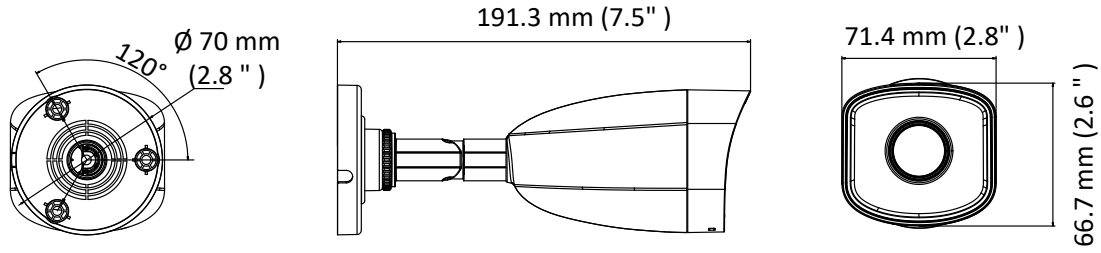

Dimension

Accessory

Distributed by

HIKVISION®
HiWatch Series

Headquarters

No.555 Qianmo Road, Binjiang District,
Hangzhou 310051, China
T +86-571-8807-5998
overseasbusiness@hikvision.com

Hikvision USA
T +1-909-895-0400
sales.usa@hikvision.com

Hikvision Italy
T +39-0438-6902
info.it@hikvision.com

Hikvision Singapore
T +65-6684-4718
sg@hikvision.com

Hikvision Africa
T +27 (10) 0351172
sale.africa@hikvision.com

Hikvision Europe
T +31-23-55-42-770
info.eu@hikvision.com

Hikvision France
T +33(0)1-85-330-450
info.fr@hikvision.com

Hikvision Oceania
T +61-2-8599-4233
salesau@hikvision.com

Hikvision Hong Kong
T +852-2151-1761

Hikvision Middle East
T +971-4-8816086
salesme@hikvision.com

Hikvision Spain
T +34-91-737-16-55
info.es@hikvision.com

Hikvision Canada
T +1-909-895-0400
sales.usa@hikvision.com

Hikvision Russia
T +7-495-669-67-99
saleru@hikvision.com

Hikvision Poland
T +48-22-460-01-50
poland@hikvision.com

Hikvision Korea
T +82-31-731-8841
sales.korea@hikvision.com

Hikvision India
T +91-22-28469900
sales@pramahikvision.com

Hikvision UK
T +01628-902140
support.uk@hikvision.com

Hikvision Brazil
T +55 11 3318-0050
Latam.support@hikvision.com